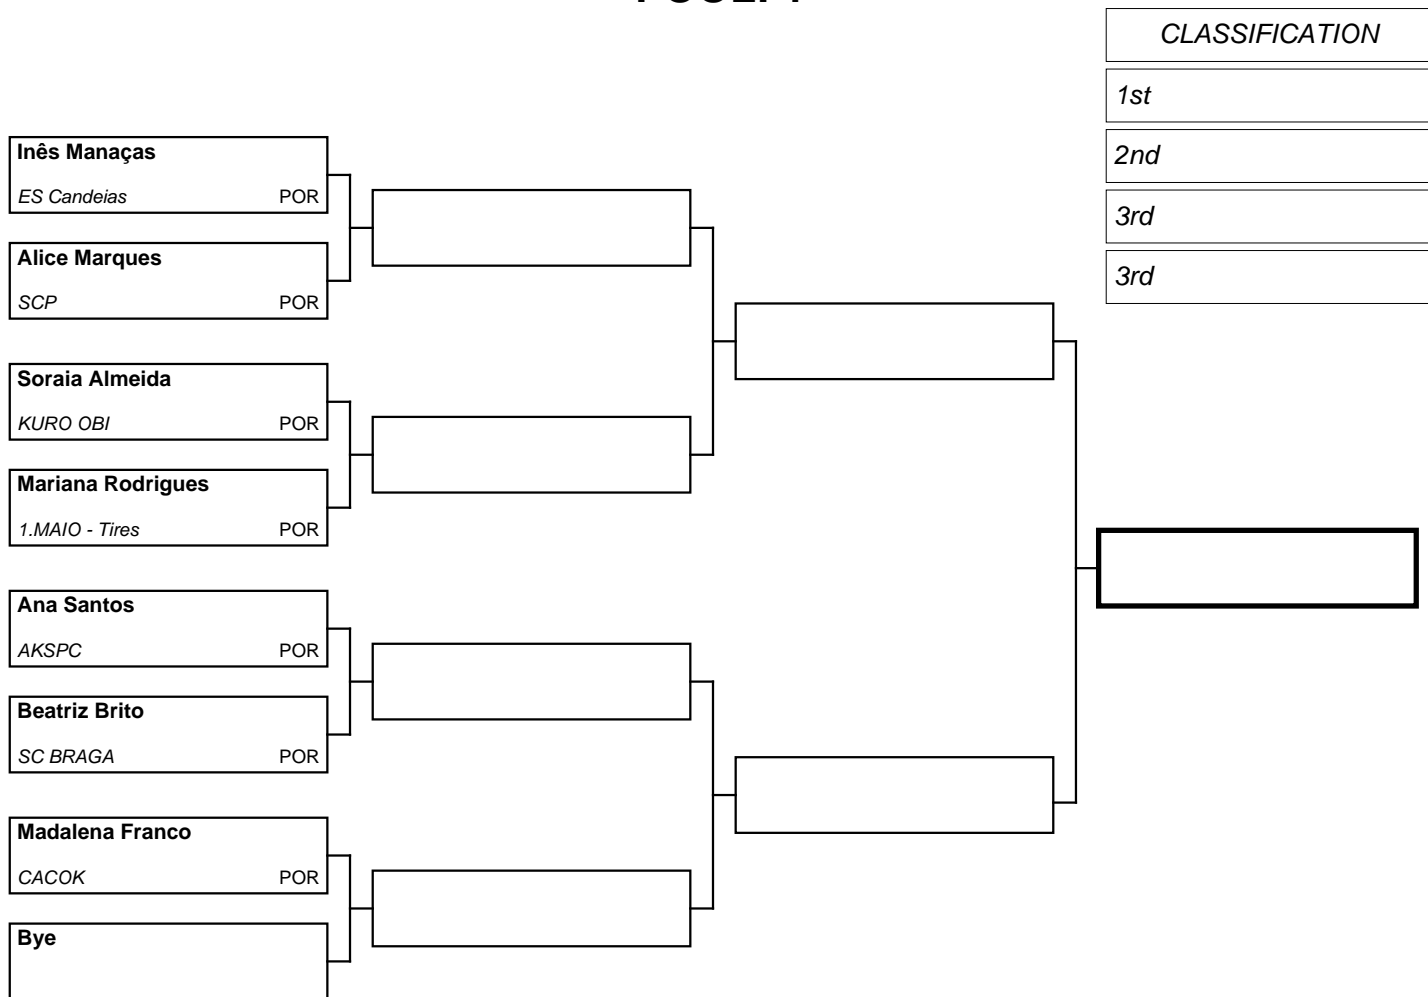

1st

2nd

3rd

3rd

Referees

--	--	--	--	--

POOL: 1

REPECHAGE