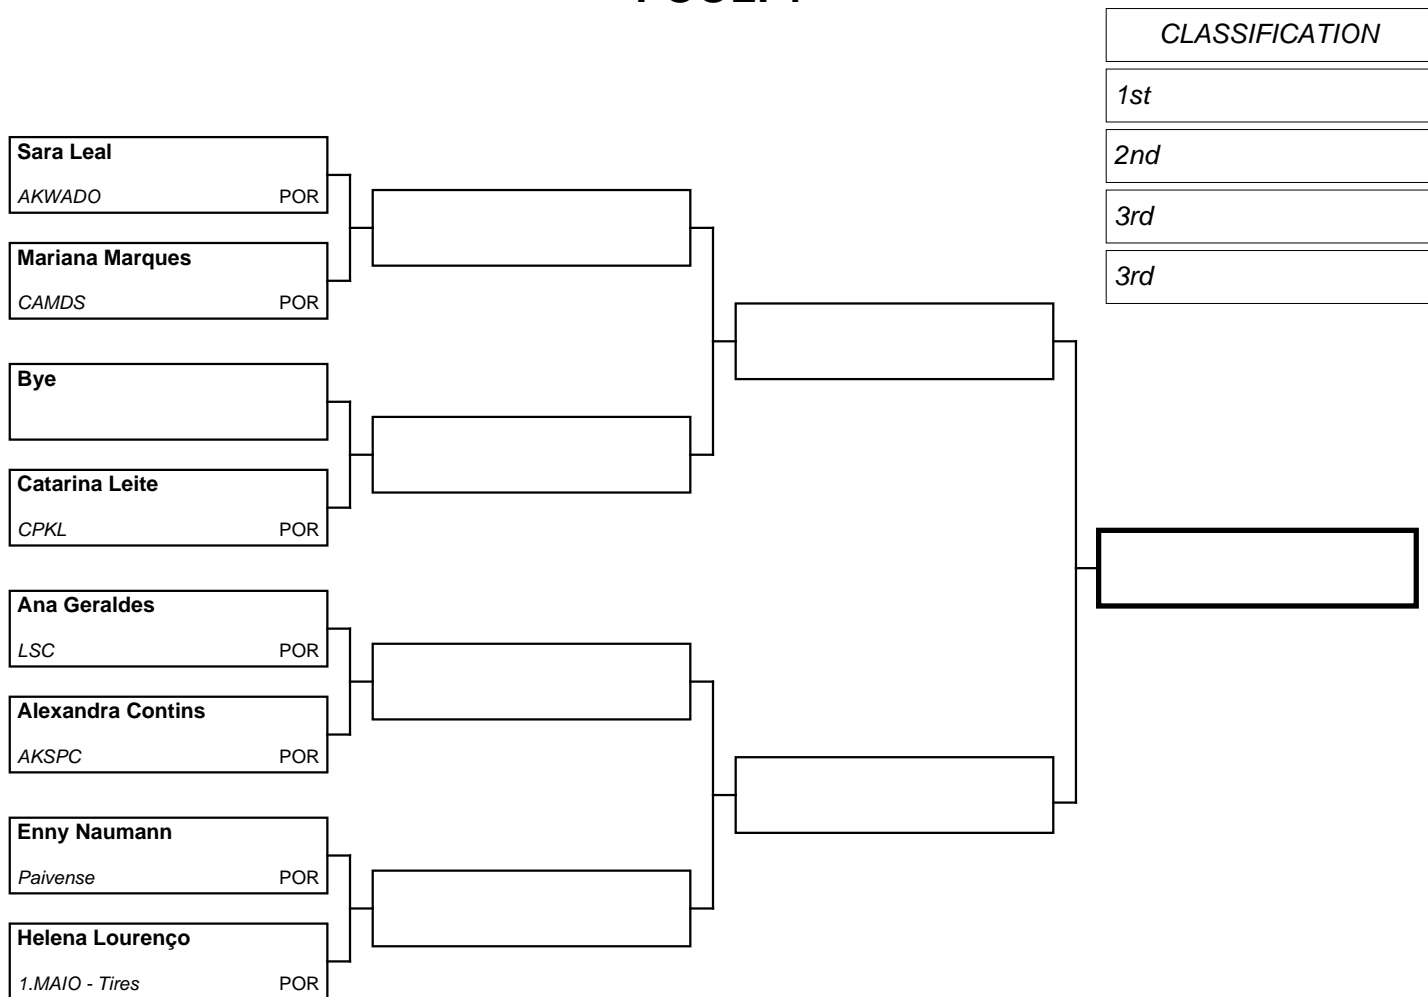

POOL: 1

REPECHAGE

Referees