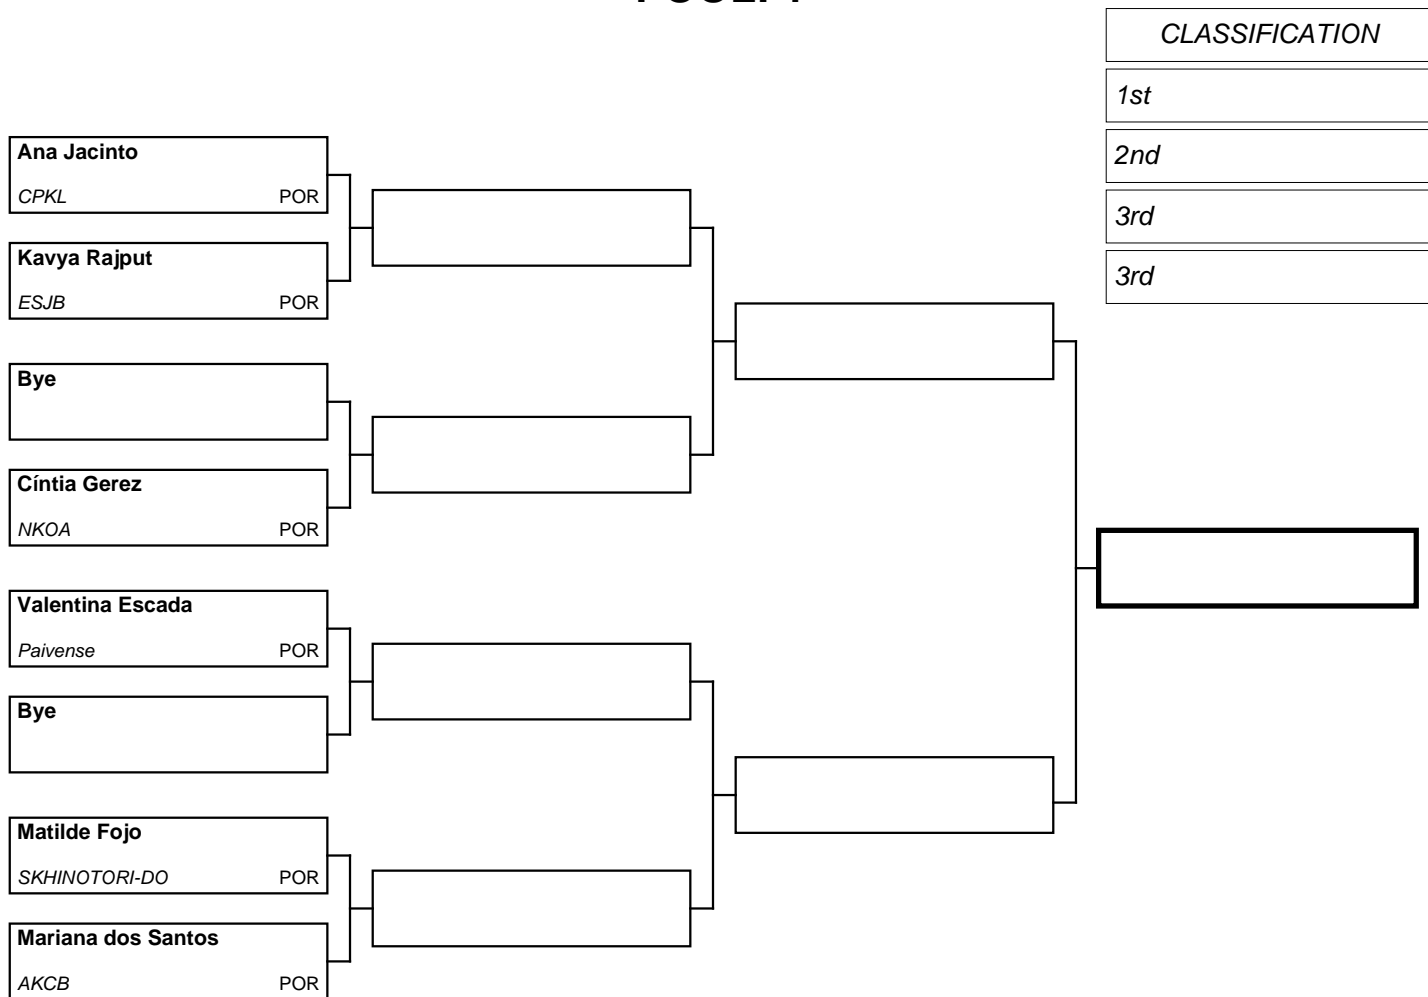

POOL: 1

REPECHAGE

Referees