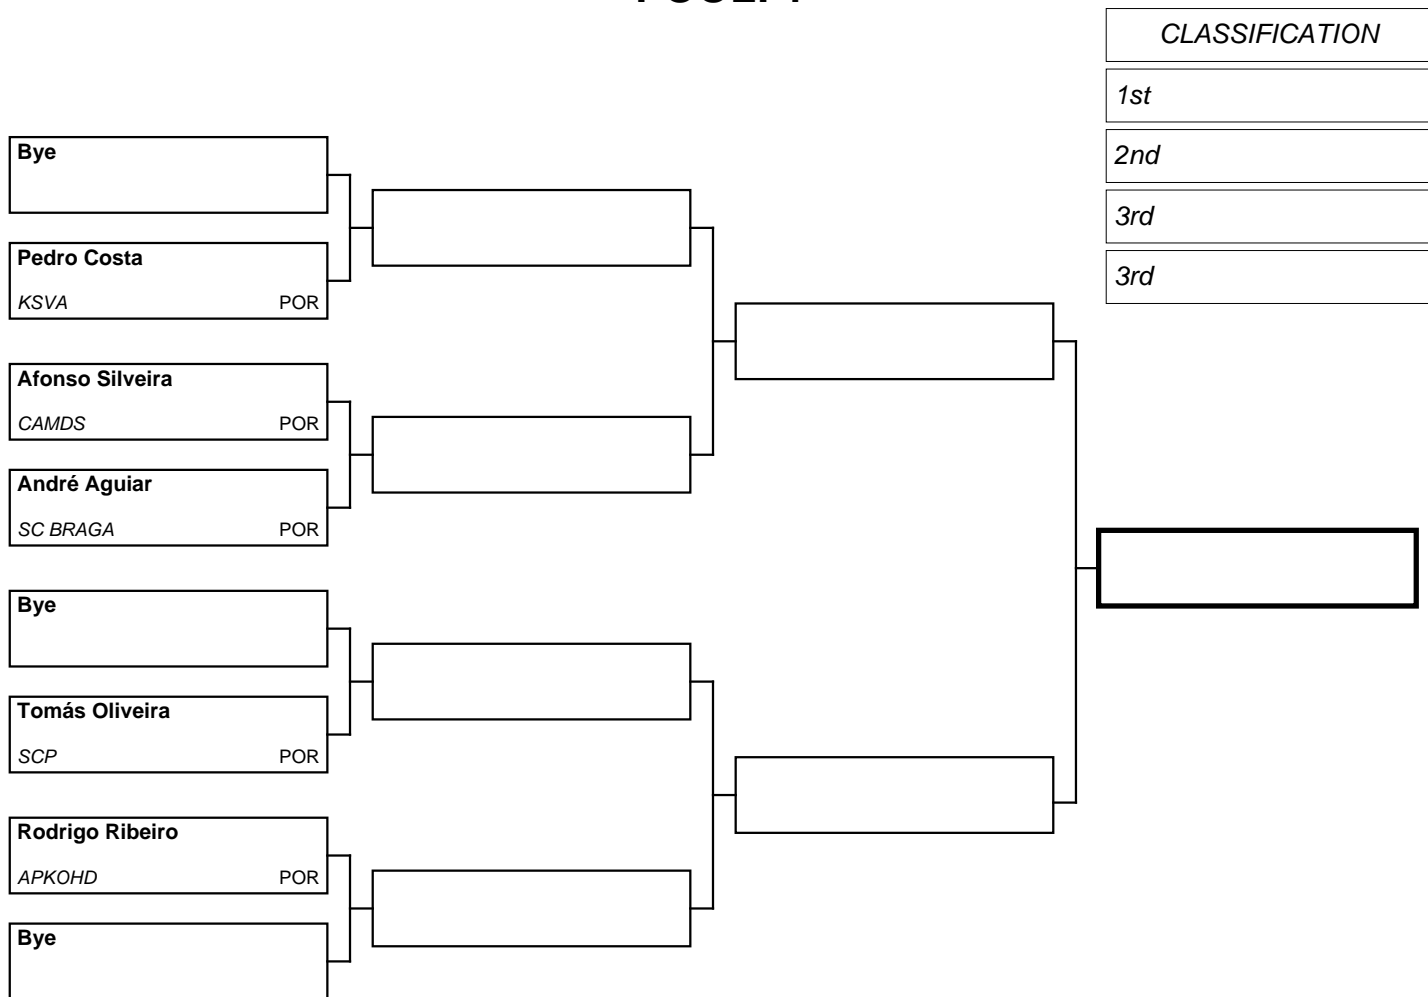

POOL: 1

REPECHAGE

Referees