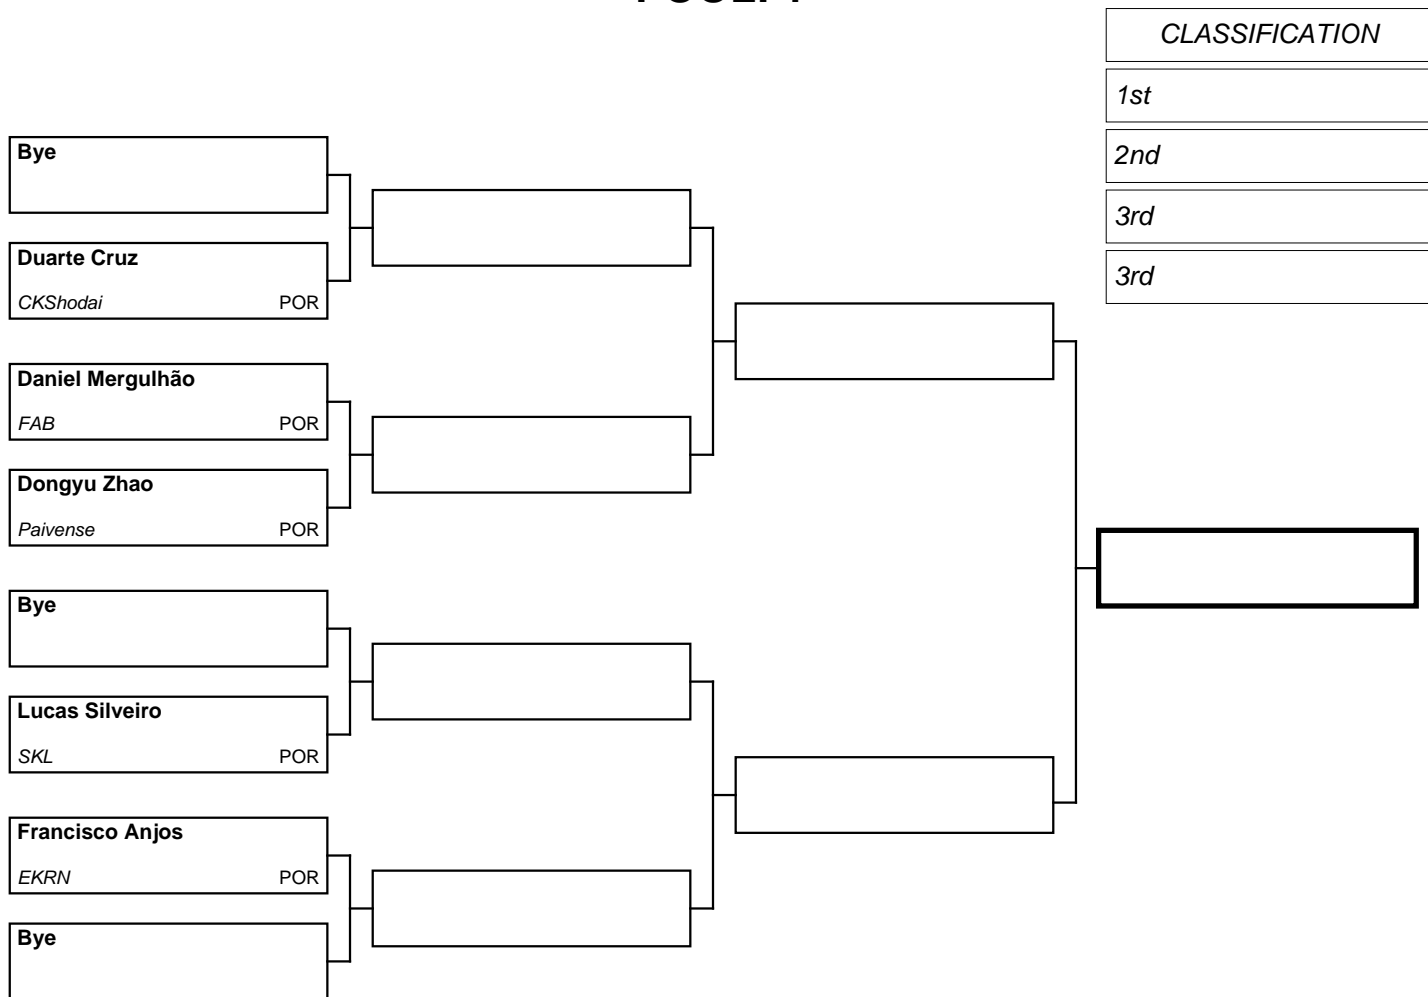

POOL: 1

REPECHAGE

Referees